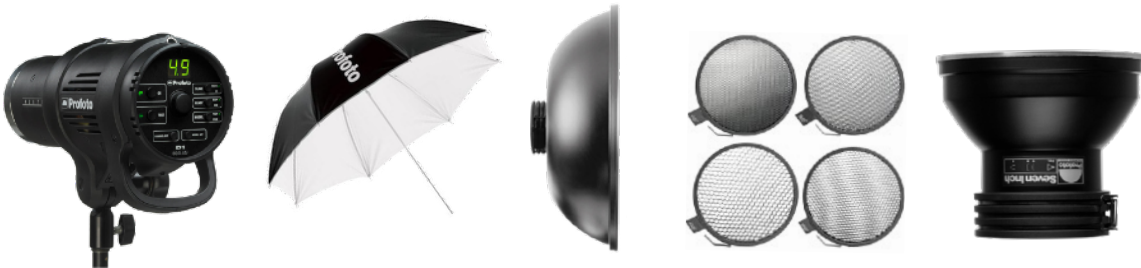

## Photography - Profoto Lighting

Profoto 500 w/s D1 Air monoheads (10 available) w/stand ea.	CA\$ 35.00
Profoto 20" Beauty Dish	\$20.00
Profoto 25 Degree Grid for Beauty Dish	\$10.00
Profoto 7" Grid Reflector	\$5.00
Grid set (4) 7"	\$35.00
Profoto 32" Umbrella	\$5.00

## Photography Light Modifiers (Profoto Mount)

Chimera 5' Octobank	CA\$ 35.00
Chimera Octobank 2' Extension Kit	CA\$ 20.00
Chimera Super Pro 54"x72" Light Bank	\$35.00
Chimera Super Pro 21"x84" Light Bank	\$25.00
Calument Nova 556 Strip Bank 12"x48"	\$15.00
Photoflex 24"x32" Light Bank	\$15.00
Photoflex 24"x32" Light Bank With 40 Degree Grid	\$25.00

## Video Lighting - Pricing / Unit.

Kino Flo Tegra 4'X4 w/grid (dimmable) (3)	CA\$ 90.00
Kino Select Image 45 4'X4 w/grid (1)	\$75.00
Kino Flow Diffusion Flozier	\$5.00
Kino Select Flathead 80 4'X8 w/Grid (2)	\$120.00
Densisti 2K Projection spotlight (1)	\$55.00
Lowel 2k soft flood light (1)	\$45.00
Came Bicolor Dimmable LED 1' panel (2)	\$5.00
600 Watt Pepper Fresnel Spotlight (3)	\$20.00

## Grip / Stands

Calumet Double Riser C-Stand	CA\$ 8.00
Calumet Overhead High Roller	15.00
Manfrotto Overhead Rail System (Up To Four Lights)	FREE
Super Clamp W/ Stud	5.00
Magic Arm For Superclamp	10.00
Flex Arm For Superclamp	5.00
15 Lb. Sand Bags (ea.)	2.00
Apple Boxes 1/8 - 1/4 - 1/2 - Full (ea.)	2.00